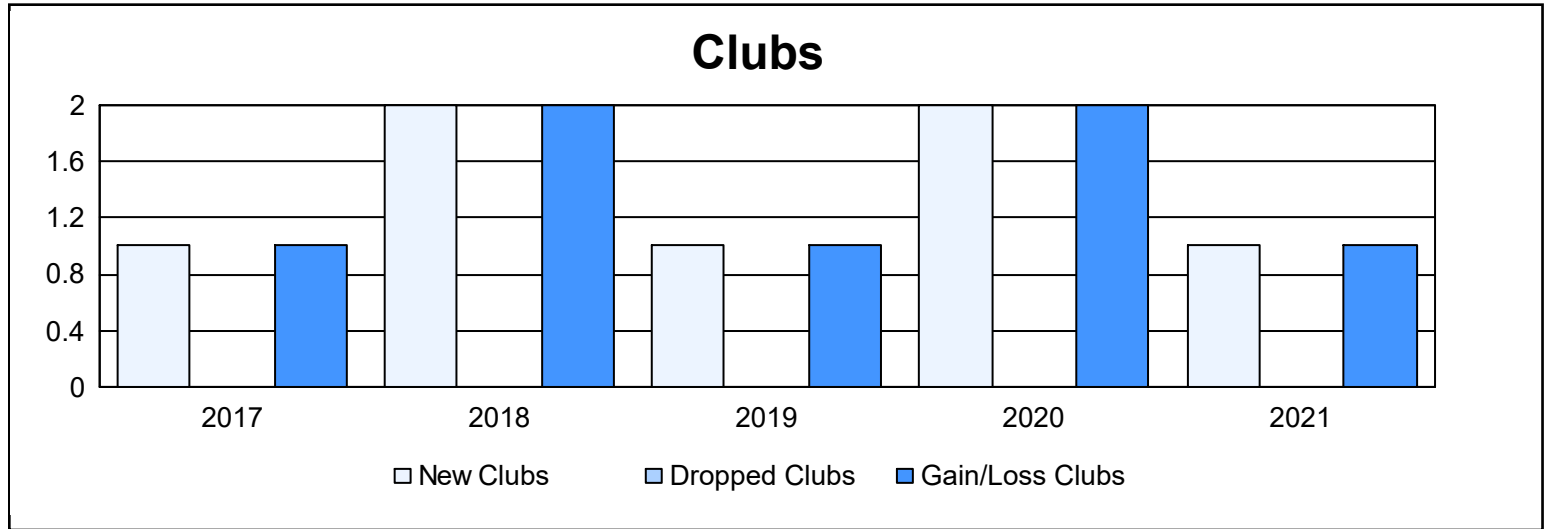

Year	New Clubs	Dropped Clubs	Gain/ Loss Clubs	New Members	Charter Members	Reinstate Members	Transfer Members	Total Member Added	Total Members Dropped	Gain/ Loss Members
2016-2017	1	0	1	146	30	10	2	188	107	81
2017-2018	2	0	2	82	73	9	2	166	175	-9
2018-2019	1	0	1	111	79	8	4	202	146	56
2019-2020	2	0	2	111	65	13	2	191	173	18
2020-2021	1	0	1	89	40	13	7	149	212	-63
<b>Average</b>	<b>1</b>	<b>0</b>	<b>1</b>	<b>108</b>	<b>57</b>	<b>11</b>	<b>3</b>	<b>179</b>	<b>163</b>	<b>17</b>

### Membership Composition June 2021 Cumulative