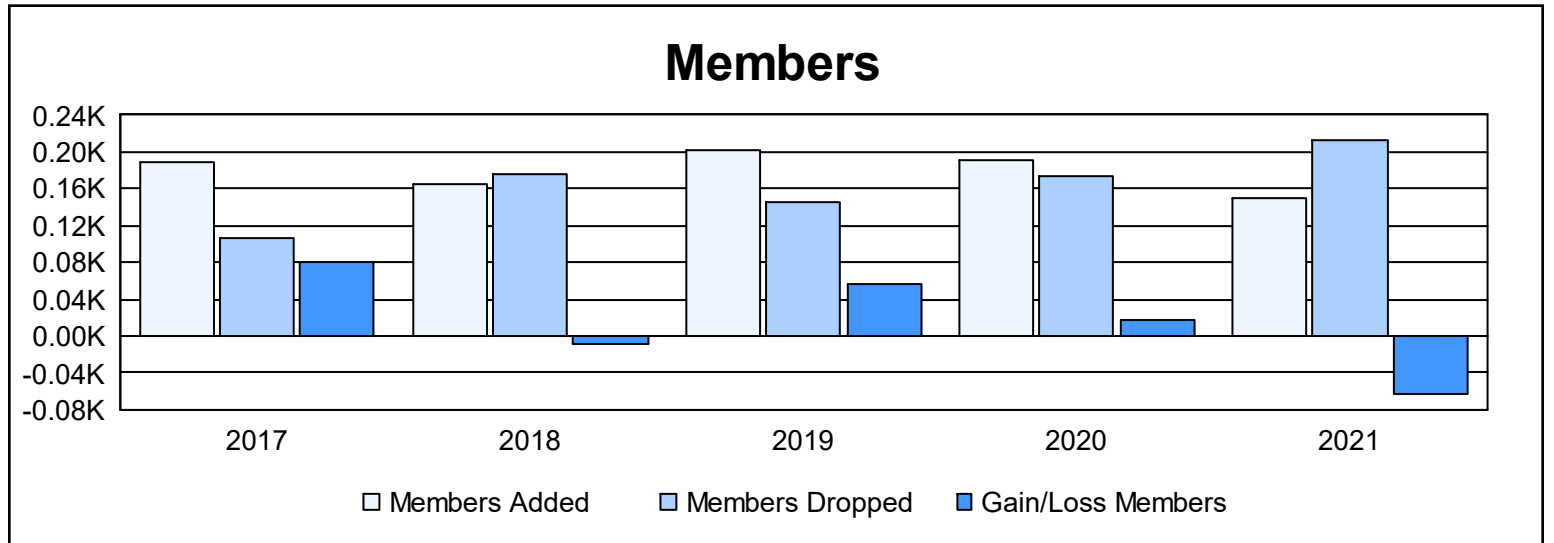

Year	New Clubs	Dropped Clubs	Gain/ Loss Clubs	New Members	Charter Members	Reinstate Members	Transfer Members	Total Member Added	Total Members Dropped	Gain/ Loss Members
2016-2017	1	0	1	146	30	10	2	188	107	81
2017-2018	2	0	2	82	73	9	2	166	175	-9
2018-2019	1	0	1	111	79	8	4	202	146	56
2019-2020	2	0	2	111	65	13	2	191	173	18
2020-2021	1	0	1	89	40	13	7	149	212	-63
<b>Average</b>	<b>1</b>	<b>0</b>	<b>1</b>	<b>108</b>	<b>57</b>	<b>11</b>	<b>3</b>	<b>179</b>	<b>163</b>	<b>17</b>

### Membership Composition June 2021 Cumulative