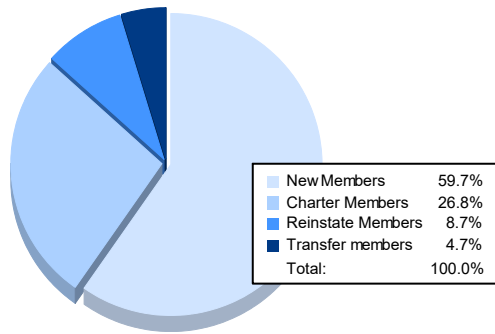

Year	New Clubs	Dropped Clubs	Gain/ Loss Clubs	New Members	Charter Members	Reinstate Members	Transfer Members	Total Member Added	Total Members Dropped	Gain/ Loss Members
2016-2017	1	0	1	146	30	10	2	188	107	81
2017-2018	2	0	2	82	73	9	2	166	175	-9
2018-2019	1	0	1	111	79	8	4	202	146	56
2019-2020	2	0	2	111	65	13	2	191	173	18
2020-2021	1	0	1	89	40	13	7	149	212	-63
<b>Average</b>	<b>1</b>	<b>0</b>	<b>1</b>	<b>108</b>	<b>57</b>	<b>11</b>	<b>3</b>	<b>179</b>	<b>163</b>	<b>17</b>

### Membership Composition June 2021 Cumulative